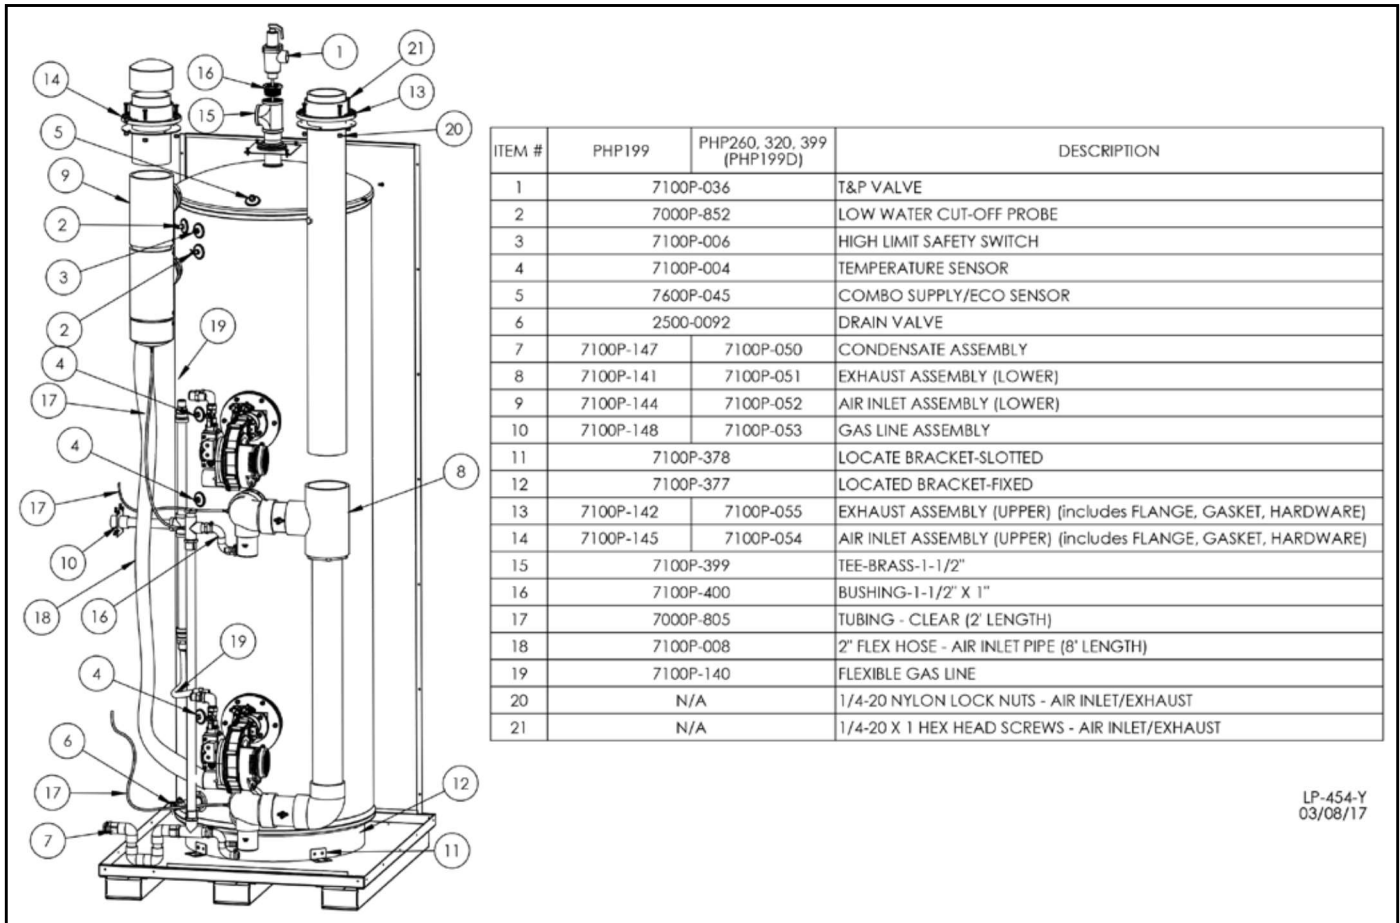

Figure 26 - Outdoor Cabinet Replacement Parts

Figure 27 - Replacement Parts

Item #	Description	Replacement Part #
1	GASKET - MOUNTING PLATE	7100P-139
2	MOUNTING PLATE	7100P-007
3	GASKET - PROBES	7100P-155
4	FLAME RECTIFICATION PROBE	7100P-082
5	IGNITOR ELECTRODE	7100P-124
6	10-32 X 3/8 SCREWS/#10 LOCK WASHERS	N/A
7	SCREWS - 5/16-18	7700P-101
8	GASKET - BURNER MOUNTING FLANGE	7100P-152
9	BURNER - 100-130K BTU	7100P-516
	BURNER - 160-199K BTU	7100P-517
10	GASKET - BURNER OUTLET	7000P-361
11	GASKET - SIGHT GLASS	7100P-105
12	SIGHT GLASS	G2000
13	AIR CHANNEL	7100P-048
14	1/4-20 BRASS NUTS/1/4 LOCK WASHERS	7100P-268
15	GASKET - BLOWER TO AIR CHANNEL	7500P-075

Item #	Description	Replacement Part #
16	COMBUSTION BLOWER (w/GASKET, SIGHT GLASS)	7100P-518
17	SCREWS - 10-32 x 1/2	7700P-094
18	ADAPTER PLATE	7250P-644
19	FLAT HEAD SCREW - ADAPTER PLATE	7100P-045
20	AIR INTAKE ADAPTER - BLOWER SIDE	7500P-185
21	SWIRL PLATE - BLACK (100/130K BTU)	7100P-042
	SWIRL PLATE - WHITE (160/199K BTU)	7500P-092
22	AIR INTAKE ADAPTER - VALVE SIDE	7500P-184
23	GAS VALVE (100/130K BTU)	7000P-862
	GAS VALVE (160/199K BTU)	7000P-863
24	GAS VALVE ADAPTER (w/O-RING)	7250P-454
25	SCREWS - M4 X 20MM - GAS VALVE ADAPTER	7250P-717
26	GAS SHUT-OFF VALVE	7250P-140
27	1/2" FLARE X 1/2" NPT FLEX HOSE	7100P-140
28	TUBE - AIR INLET	7500P-189

Figure 28 - Replacement Parts - Combustion System