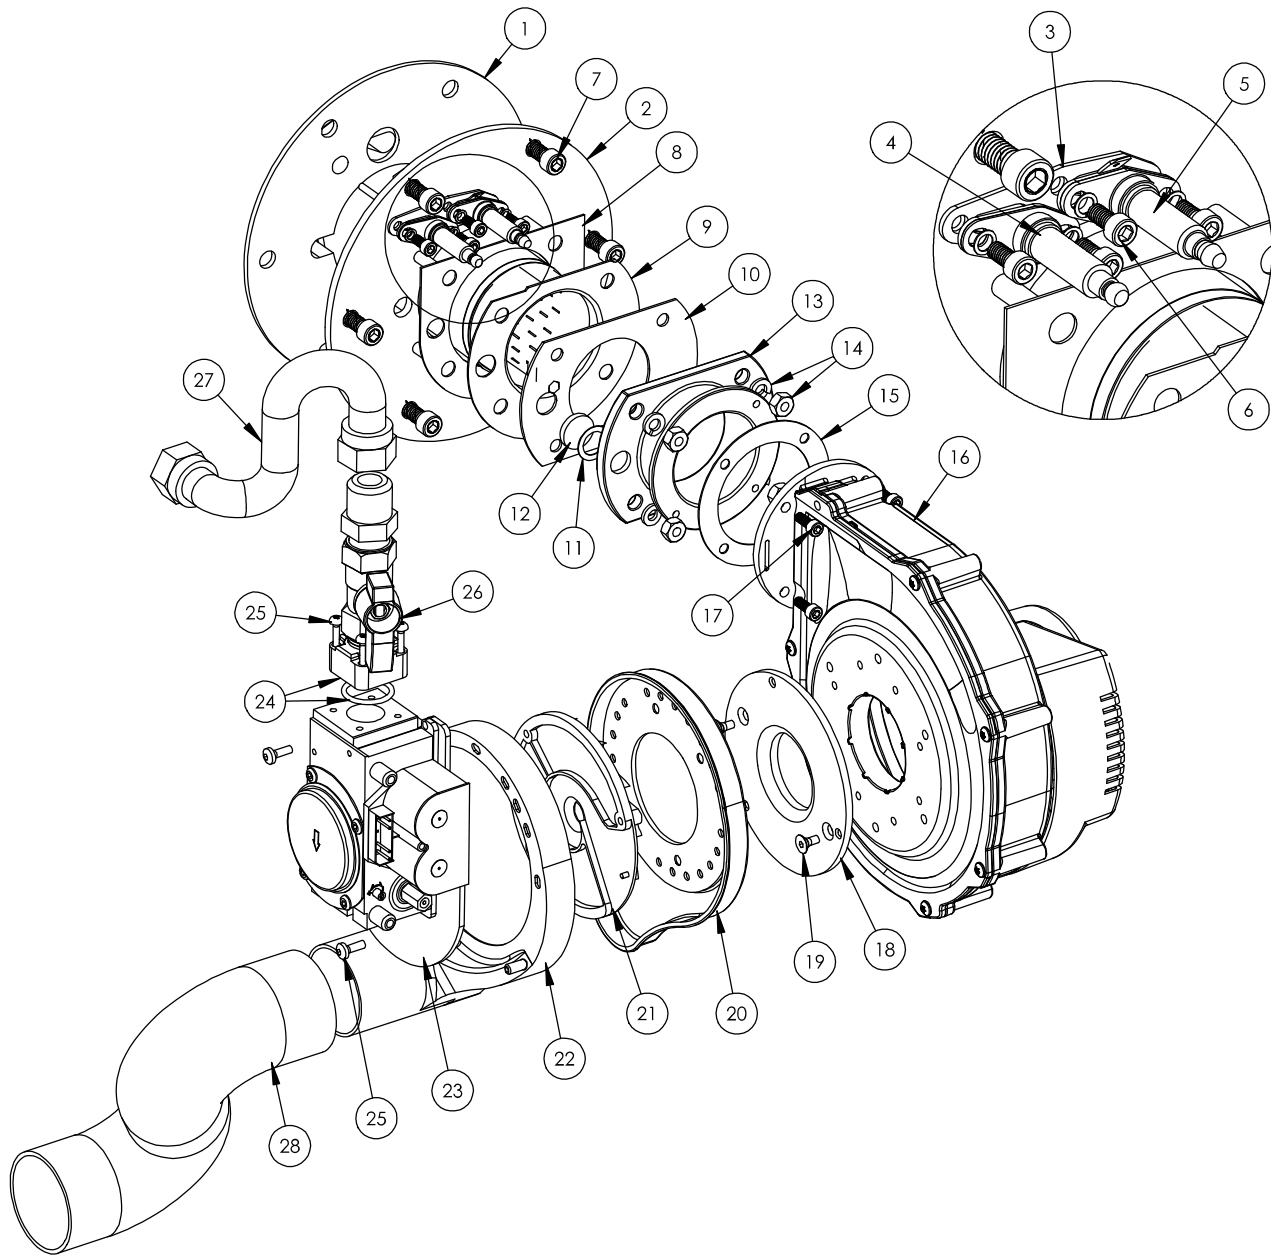

Figure 26 - Outdoor Cabinet Replacement Parts

Figure 27 - Replacement Parts

Item #	Description	Replacement Part #
1	GASKET - MOUNTING PLATE	7100P-139
2	MOUNTING PLATE	7100P-007
3	GASKET - PROBES	7100P-155
4	FLAME RECTIFICATION PROBE	7100P-082
5	IGNITOR ELECTRODE	7100P-124
6	10-32 X 3/8 SCREWS/#10 LOCK WASHERS	N/A
7	SCREWS - 5/16-18	7700P-101
8	GASKET - BURNER MOUNTING FLANGE	7100P-152
9	BURNER - 100-130K BTU	7100P-516
	BURNER - 160-199K BTU	7100P-517
10	GASKET - BURNER OUTLET	7000P-361
11	GASKET - SIGHT GLASS	7100P-105
12	SIGHT GLASS	G2000
13	AIR CHANNEL	7100P-048
14	1/4-20 BRASS NUTS/1/4 LOCK WASHERS	7100P-268
15	GASKET - BLOWER TO AIR CHANNEL	7500P-075

Item #	Description	Replacement Part #
16	COMBUSTION BLOWER (w/GASKET, SIGHT GLASS)	7100P-518
17	SCREWS - 10-32 x 1/2	7700P-094
18	ADAPTER PLATE	7250P-644
19	FLAT HEAD SCREW - ADAPTER PLATE	7100P-045
20	AIR INTAKE ADAPTER - BLOWER SIDE	7500P-185
21	SWIRL PLATE - BLACK (100/130K BTU)	7100P-042
	SWIRL PLATE - WHITE (160/199K BTU)	7500P-092
22	AIR INTAKE ADAPTER - VALVE SIDE	7500P-184
23	GAS VALVE (100/130K BTU)	7000P-862
	GAS VALVE (160/199K BTU)	7000P-863
24	GAS VALVE ADAPTER (w/O-RING)	7250P-454
25	SCREWS - M4 X 20MM - GAS VALVE ADAPTER	7250P-717
26	GAS SHUT-OFF VALVE	7250P-140
27	1/2" FLARE X 1/2" NPT FLEX HOSE	7100P-140
28	TUBE - AIR INLET	7500P-189

Figure 28 - Replacement Parts - Combustion System