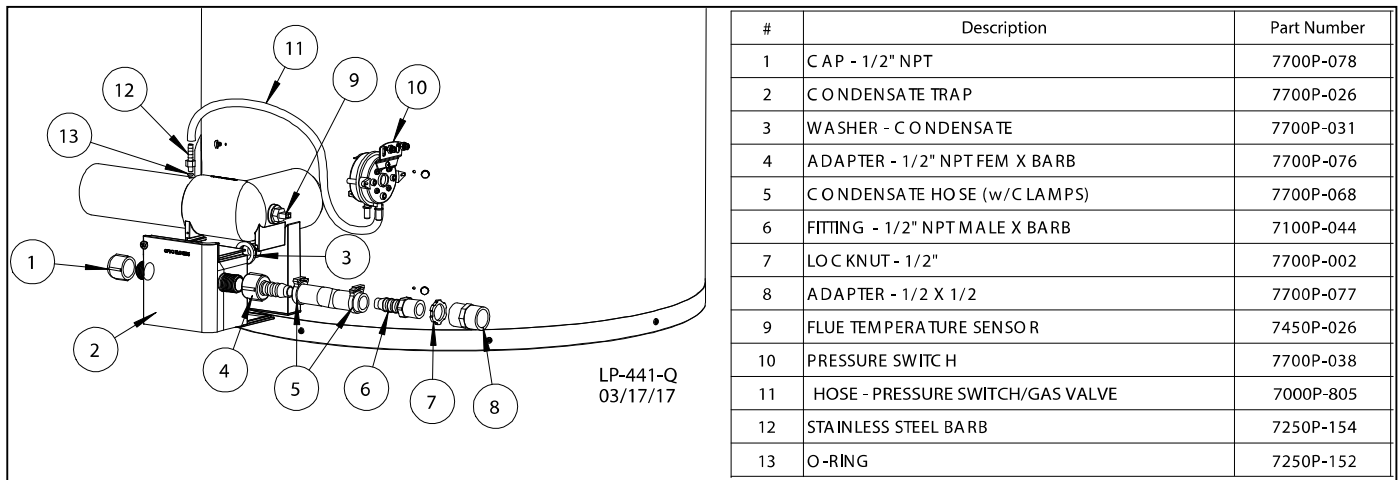

Part 15 - Replacement Parts

Figure 27 - Replacement Parts

Figure 28 - Condensate System Replacement Parts - Water Heaters Manufactured Prior to 9/27/17 ONLY

ITEM #	DESCRIPTION	REPLACEMENT PART #
1	GASKET - BURNER MOUNTING PLATE	7700P-017
2	BURNER MOUNTING PLATE	7700P-016
3	SCREWS - 5/16-18 - BURNER MOUNTING PLATE	7700P-101
4	GASKET - IGNITOR	7700P-071
5	ELECTRODE - SPARK (w/GASKET)	7100P-124
6	SCREWS/WASHERS 10-32 - ELECTRODE (2)	7100P-097
7	GASKET - BURNER FLANGE	7100P-152
8	BURNER (w/GASKET)	7700P-104
9	GASKET - BLOWER OUTLET	7000P-361
	GASKET - BLOWER OUTLET (LP ONLY)	7700P-107
10	AIR INLET CHANNEL	7700P-003
11	NUTS/WASHER - 1/4-20	7100P-268
12	GASKET - AIR INLET CHANNEL/BLOWER	7500P-075
	GASKET- AIR INLET CHANNEL/BLOWER (LP ONLY)	7700P-106
13	SCREW - 10-32 - COMBUSTION BLOWER	7700P-101
14	COMBUSTION BLOWER	7700P-102
15	VENTURI	7700P-032
16	SCREW - M5 X 12MM - VENTURI	7250P-478
17	CLIP - VENTURI	7700P-034
18	O-RING - VENTURI	7700P-035
19	GAS VALVE	7700P-036
20	WASHER - FEMALE ADAPTER	7450P-115
21	FITTING - FLARE X BSPP ADAPTER	7700P-072

22	GAS LINE - FLEXIBLE 1/2"	7100P-140
23	AIR INLET	7500P-189
24	GAS SHUT-OFF VALVE	7250P-140
25	KEYPAD	7700P-039
26	CONTROL BOARD - NATURAL GAS	7700P-3100
	CONTROL BOARD - LP GAS	7700P-3101
27	CONDENSATE HOSE (w/CLAMPS)	7700P-211
28	FITTING - 1/2" NPT MALE X BARB	7100P-044
29	LOCKNUT - 1/2"	7700P-002
30	ADAPTER - 1/2 X 1/2	7700P-077
31	FLUE TEMPERATURE SENSOR	7450P-026
32	PRESSURE SWITCH	7700P-038
33	HOSE - PRESSURE SWITCH/GAS VALVE	7000P-805
34	CONTROL BOARD MOUNTING PANEL	7700P-044
35	STAINLESS STEEL BARB	7250P-154
36	O-RING	7250P-152
	LOW VOLTAGE WIRE HARNESS (NOT SHOWN)	7700P-085
	120V WIRE HARNESS (NOT SHOWN)	7700P-086
	POWER PLUG (NOT SHOWN)	7700P-110
	SPARK CABLE (NOT SHOWN)	7700P-019