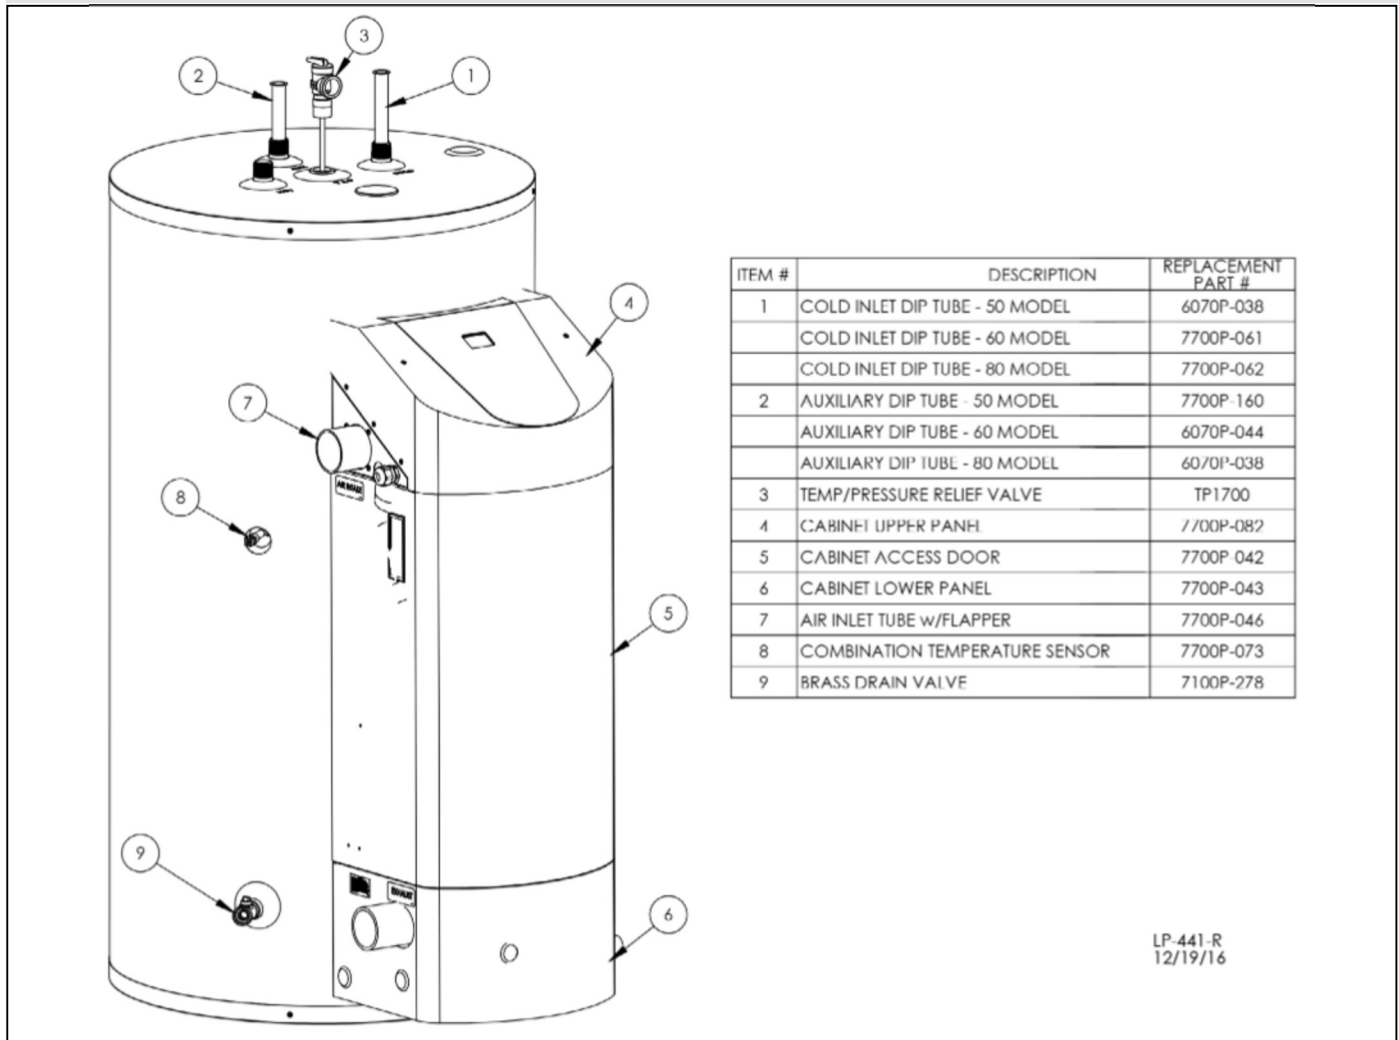

Part 15 - Replacement Parts

Figure 27 - Replacement Parts

Figure 28 - Condensate System Replacement Parts - Water Heaters Manufactured Prior to 9/27/17 ONLY

ITEM #	DESCRIPTION	REPLACEMENT PART #
1	GASKET - BURNER MOUNTING PLATE	7700P-017
2	BURNER MOUNTING PLATE	7700P-016
3	SCREWS - 5/16-18 - BURNER MOUNTING PLATE	7700P-101
4	GASKET - IGNITOR	7700P-071
5	ELECTRODE - SPARK (w/GASKET)	7100P-124
6	SCREWS/WASHERS 10-32 - ELECTRODE (2)	7100P-097
7	GASKET - BURNER FLANGE	7100P-152
8	BURNER (w/GASKET)	7700P-104
9	GASKET - BLOWER OUTLET	7000P-361
	GASKET - BLOWER OUTLET (LP ONLY)	7700P-107
10	AIR INLET CHANNEL	7700P-003
11	NUTS/WASHER - 1/4-20	7100P-268
12	GASKET - AIR INLET CHANNEL/BLOWER	7500P-075
	GASKET- AIR INLET CHANNEL/BLOWER (LP ONLY)	7700P-106
13	SCREW - 10-32 - COMBUSTION BLOWER	7700P-101
14	COMBUSTION BLOWER	7700P-102
15	VENTURI	7700P-032
16	SCREW - M5 X 12MM - VENTURI	7250P-478
17	CLIP - VENTURI	7700P-034
18	O-RING - VENTURI	7700P-035
19	GAS VALVE	7700P-036
20	WASHER - FEMALE ADAPTER	7450P-115
21	FITTING - FLARE X BSPP ADAPTER	7700P-072

22	GAS LINE - FLEXIBLE 1/2"	7100P-140
23	AIR INLET	7500P-189
24	GAS SHUT-OFF VALVE	7250P-140
25	KEYPAD	7700P-039
26	CONTROL BOARD - NATURAL GAS	7700P-3100
	CONTROL BOARD - LP GAS	7700P-3101
27	CONDENSATE HOSE (w/CLAMPS)	7700P-211
28	FITTING - 1/2" NPT MALE X BARB	7100P-044
29	LOCKNUT - 1/2"	7700P-002
30	ADAPTER - 1/2 X 1/2	7700P-077
31	FLUE TEMPERATURE SENSOR	7450P-026
32	PRESSURE SWITCH	7700P-038
33	HOSE - PRESSURE SWITCH/GAS VALVE	7000P-805
34	CONTROL BOARD MOUNTING PANEL	7700P-044
35	STAINLESS STEEL BARB	7250P-154
36	O-RING	7250P-152
	LOW VOLTAGE WIRE HARNESS (NOT SHOWN)	7700P-085
	120V WIRE HARNESS (NOT SHOWN)	7700P-086
	POWER PLUG (NOT SHOWN)	7700P-110
	SPARK CABLE (NOT SHOWN)	7700P-019