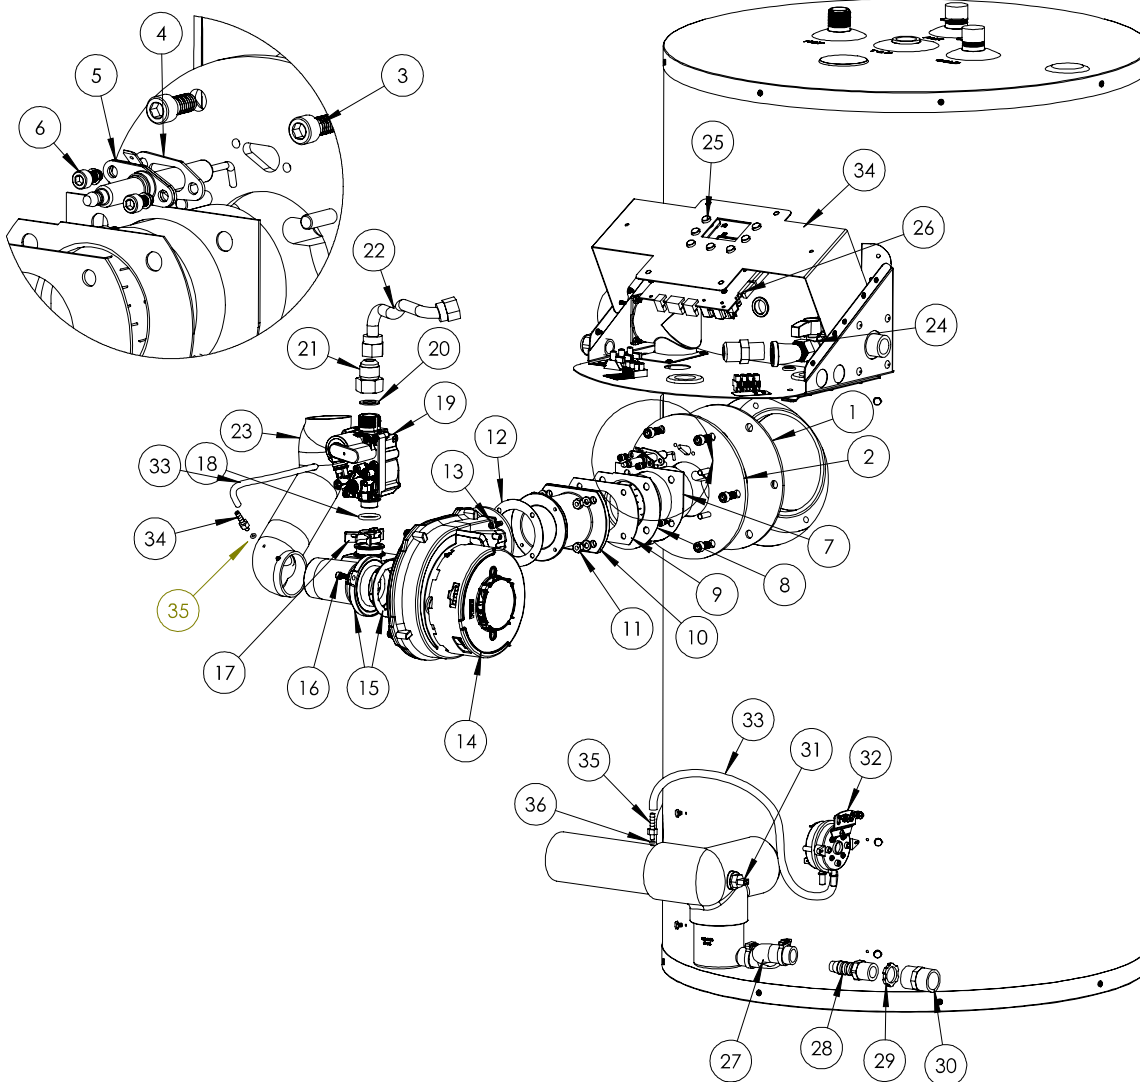

Part 15 - Replacement Parts

Figure 27 - Replacement Parts

Figure 28 - Condensate System Replacement Parts - Water Heaters Manufactured Prior to 9/27/17 ONLY

ITEM #	DESCRIPTION	REPLACEMENT PART #
1	GASKET - BURNER MOUNTING PLATE	7700P-017
2	BURNER MOUNTING PLATE	7700P-016
3	SCREWS - 5/16-18 - BURNER MOUNTING PLATE	7700P-101
4	GASKET - IGNITOR	7700P-071
5	ELECTRODE - SPARK (w/GASKET)	7100P-124
6	SCREWS/WASHERS 10-32 - ELECTRODE (2)	7100P-097
7	GASKET - BURNER FLANGE	7100P-152
8	BURNER (w/GASKET)	7700P-104
9	GASKET - BLOWER OUTLET	7000P-361
	GASKET - BLOWER OUTLET (LP ONLY)	7700P-107
10	AIR INLET CHANNEL	7700P-003
11	NUTS/WASHER - 1/4-20	7100P-268
12	GASKET - AIR INLET CHANNEL/BLOWER	7500P-075
	GASKET- AIR INLET CHANNEL/BLOWER (LP ONLY)	7700P-106
13	SCREW - 10-32 - COMBUSTION BLOWER	7700P-101
14	COMBUSTION BLOWER	7700P-102
15	VENTURI	7700P-032
16	SCREW - M5 X 12MM - VENTURI	7250P-478
17	CLIP - VENTURI	7700P-034
18	O-RING - VENTURI	7700P-035
19	GAS VALVE	7700P-036
20	WASHER - FEMALE ADAPTER	7450P-115
21	FITTING - FLARE X BSPP ADAPTER	7700P-072

22	GAS LINE - FLEXIBLE 1/2"	7100P-140
23	AIR INLET	7500P-189
24	GAS SHUT-OFF VALVE	7250P-140
25	KEYPAD	7700P-039
26	CONTROL BOARD - NATURAL GAS	7700P-3100
	CONTROL BOARD - LP GAS	7700P-3101
27	CONDENSATE HOSE (w/CLAMPS)	7700P-211
28	FITTING - 1/2" NPT MALE X BARB	7100P-044
29	LOCKNUT - 1/2"	7700P-002
30	ADAPTER - 1/2 X 1/2	7700P-077
31	FLUE TEMPERATURE SENSOR	7450P-026
32	PRESSURE SWITCH	7700P-038
33	HOSE - PRESSURE SWITCH/GAS VALVE	7000P-805
34	CONTROL BOARD MOUNTING PANEL	7700P-044
35	STAINLESS STEEL BARB	7250P-154
36	O-RING	7250P-152
	LOW VOLTAGE WIRE HARNESS (NOT SHOWN)	7700P-085
	120V WIRE HARNESS (NOT SHOWN)	7700P-086
	POWER PLUG (NOT SHOWN)	7700P-110
	SPARK CABLE (NOT SHOWN)	7700P-019

Figure 29 - Replacement Parts